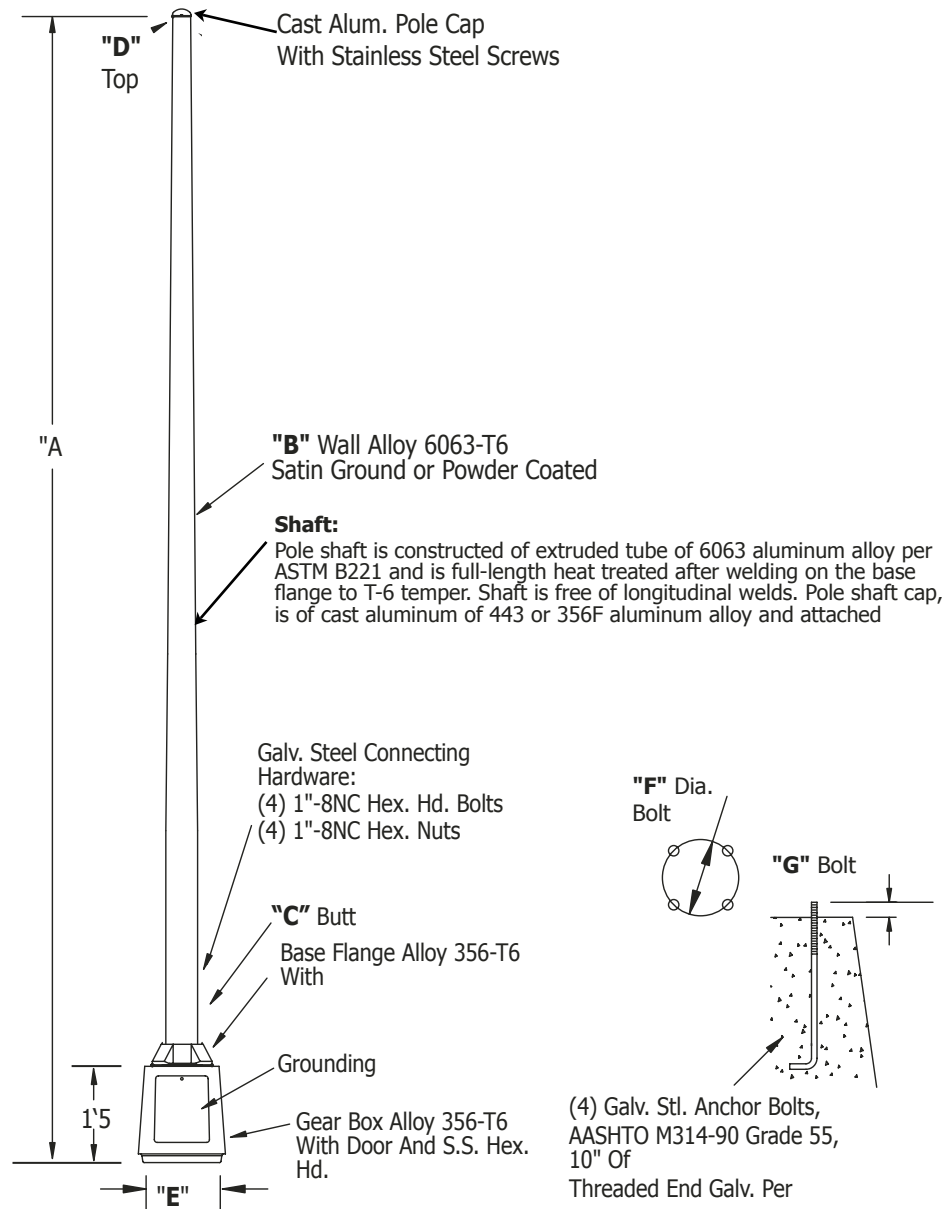

# Round Tapered Aluminum Camera Poles with Gear Base CP-XXRTAG Series

Pole Number	A (ft.)	B (in.)	C(in.)	D(in.)	E(in.)	F(in.)	G(in.)	Maximum Total Weight Based on Wind Load 80, 90 , 100 (mph)
CP-10RTAG	10'	0.125	5	3	13 1/16	12	3.5	126, 98, 79 (lbs.)
CP-12RTAG	12'	0.125	5	3	13 1/16	12	3.5	97, 75, 59 (lbs.)
CP-16RTAG	16'	0.125	5	3	13 1/16	12	3.5	78, 57, 43 (lbs.)
CP-20RTAG	20'	0.188	8	4.5	13 1/16	15	3.5	133, 103, 30 (lbs.)
CP-25RTAG	25'	0.188	8	4.5	15 3/8	15	3.5	127, 97, 77 (lbs.)
CP-30RTAG	30'	0.188	10	6	15 3/8	15	3.5	167, 129, 103 (lbs.)
CP-35RTAG	35'	0.188	10	6	15 3/8	15	3.5	125, 96, 75 (lbs.)
CP-40RTAG	40'	0.25	10	6	15 3/8	15	3.5	137, 105, 81 (lbs.)